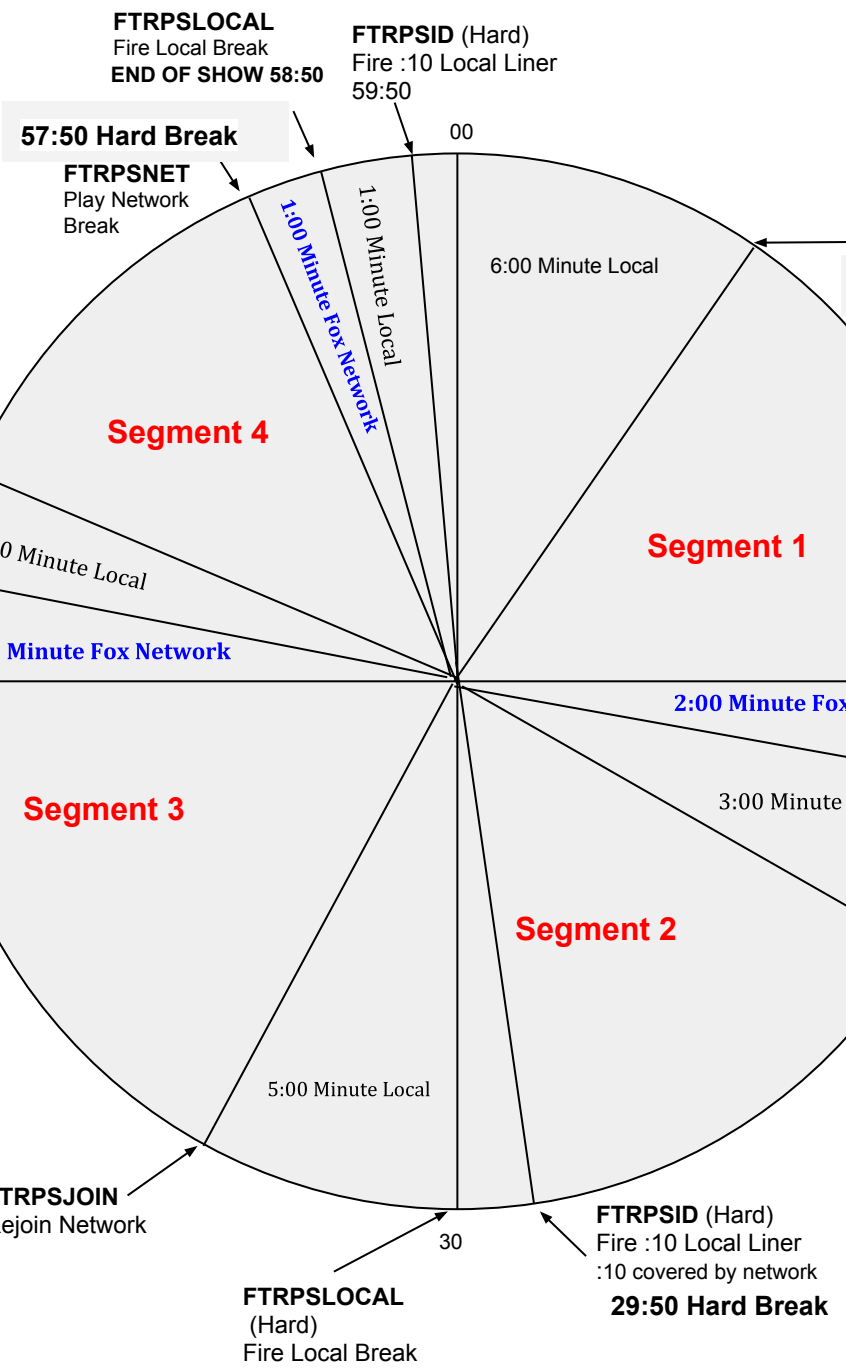

I'LL TELL YOU WHAT
PID Name: FT P&S
 Effective August 31, 2020
 Premiere XDS PRO4-P Satellite
 9A-10 AM Eastern/ 6A-7 AM PT

FTRPSJOIN
Rejoin Network

FTRPSLOCAL
Fire Local Break

FTRPSNET
Play Network Break

FTRPSID (Floating)
Fire :10 Local Liner
:10 covered by network

FTRPSJOIN
Rejoin Network

06:00- Hard Start

FTRPSID (Floating)
Fire :10 Local Liner
:10 covered by network

FTRPSNET
Play Network Break

FTRPSLOCAL
Fire Local Break

FTRPSJOIN
Rejoin Network

FTRPSID (Hard)
Fire :10 Local Liner
:10 covered by network
29:50 Hard Break

Hard outs for local breaks at 29:50 and 58:50. Other breaks float.

FTRPSLOCAL = fires local break.
 FTRPSJOIN = local streaming start.
 FTRPSID = fires local :10 liner.
 FTRPSNET = local streaming stop.